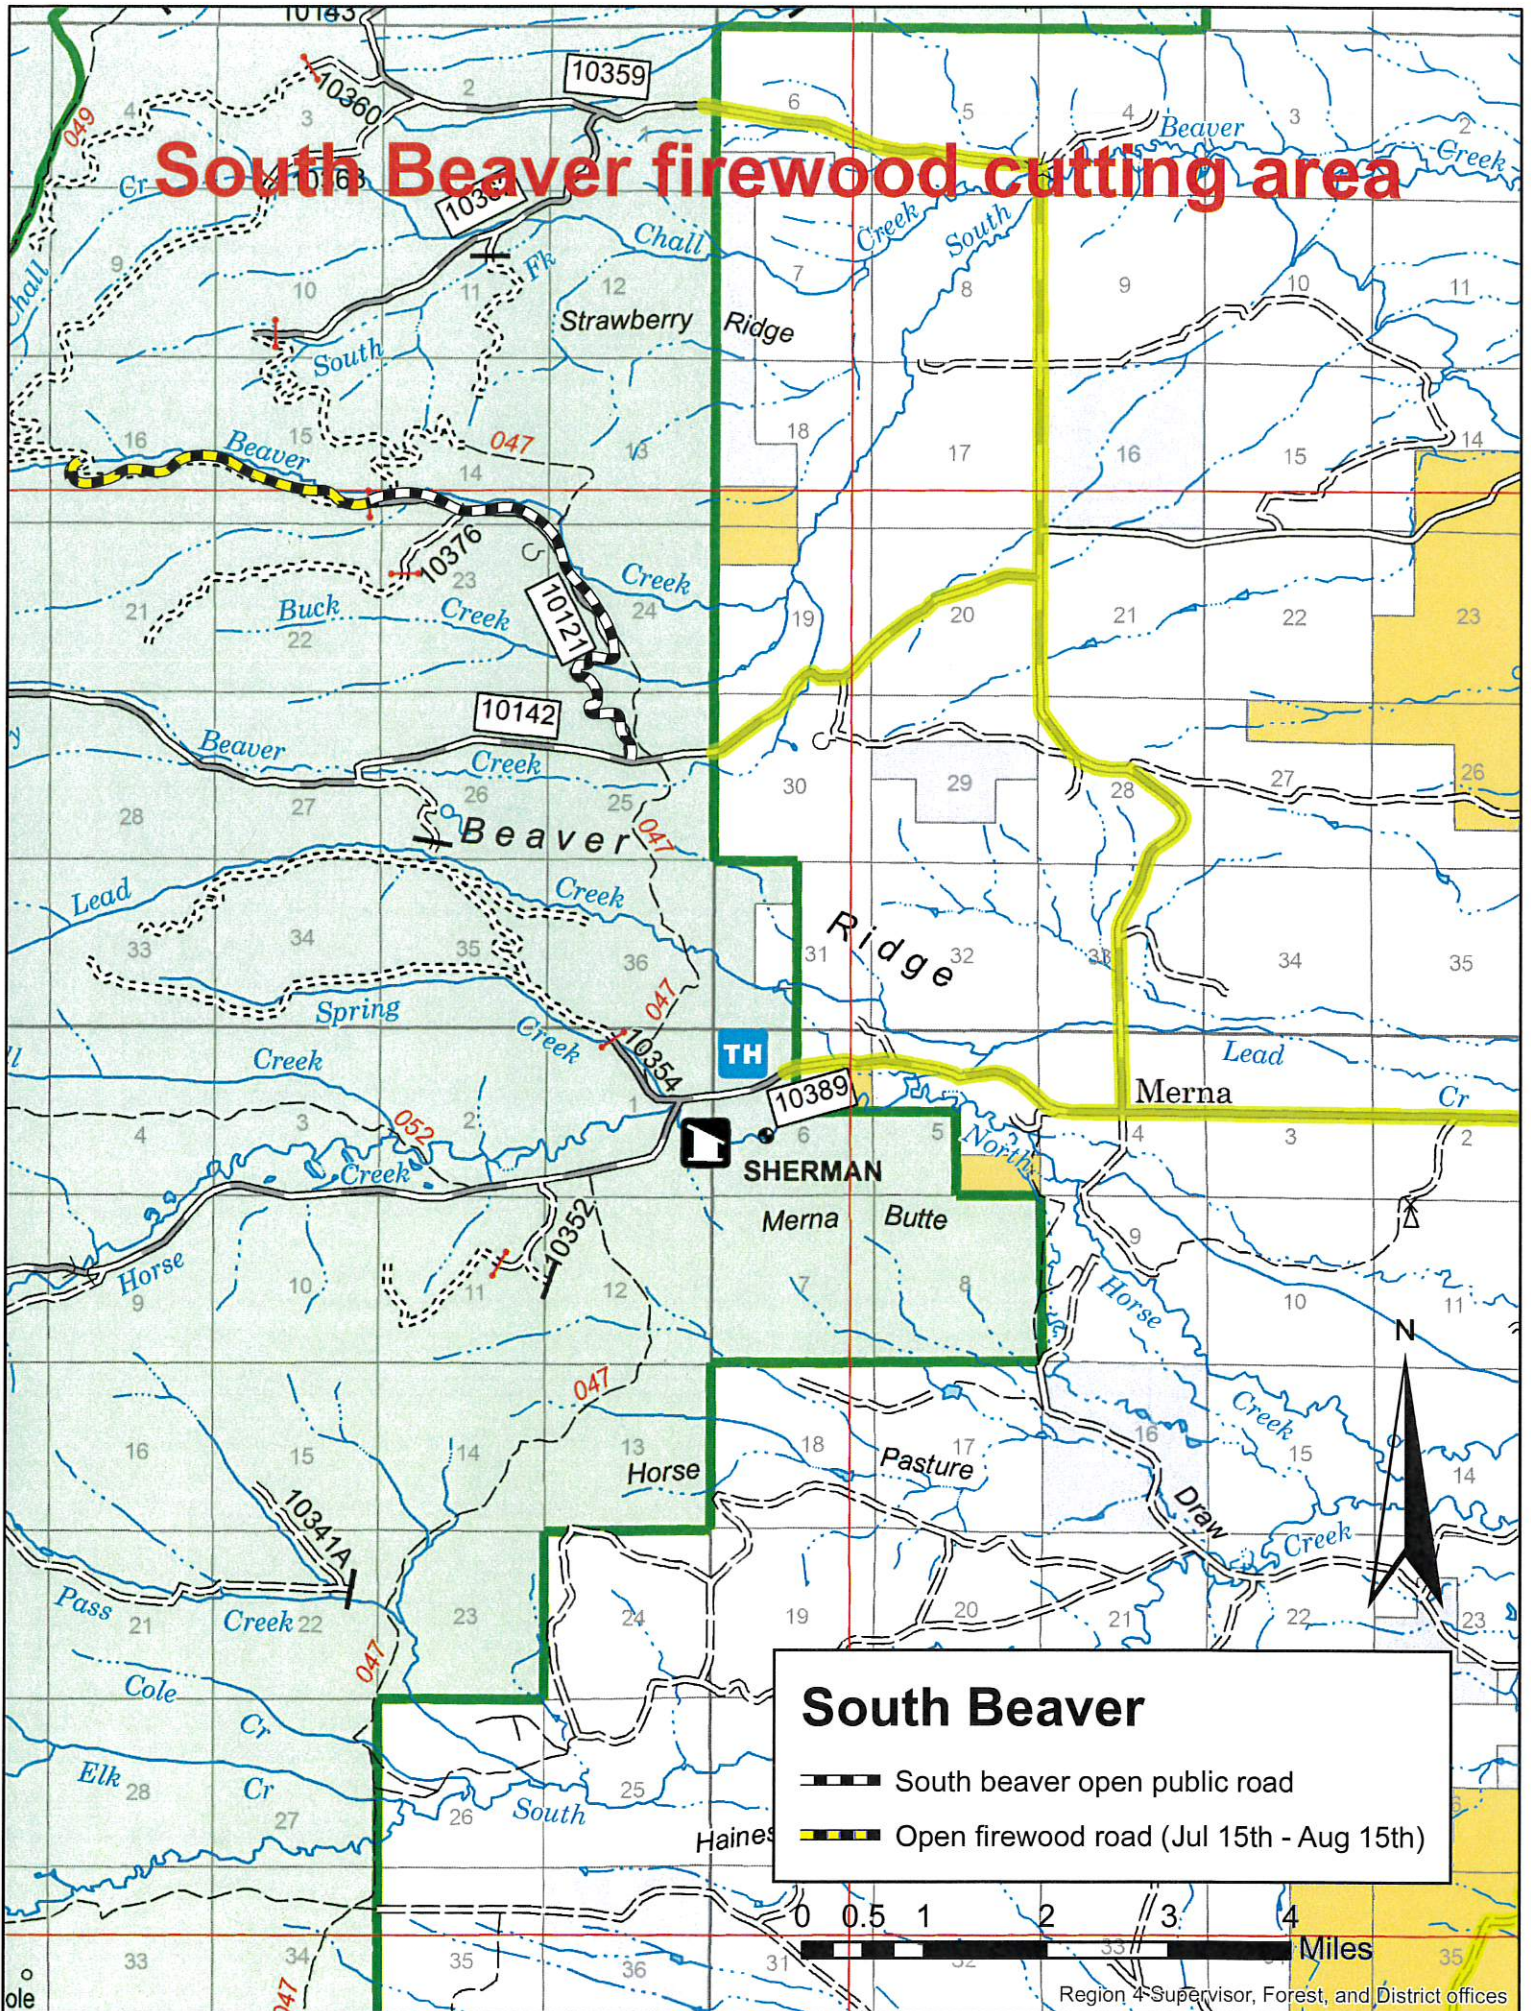

South Beaver firewood cutting area

South Beaver

- South beaver open public road
- Open firewood road (Jul 15th - Aug 15th)

0 0.5 1 2 3 4 Miles

Region 4 Supervisor, Forest, and District offices