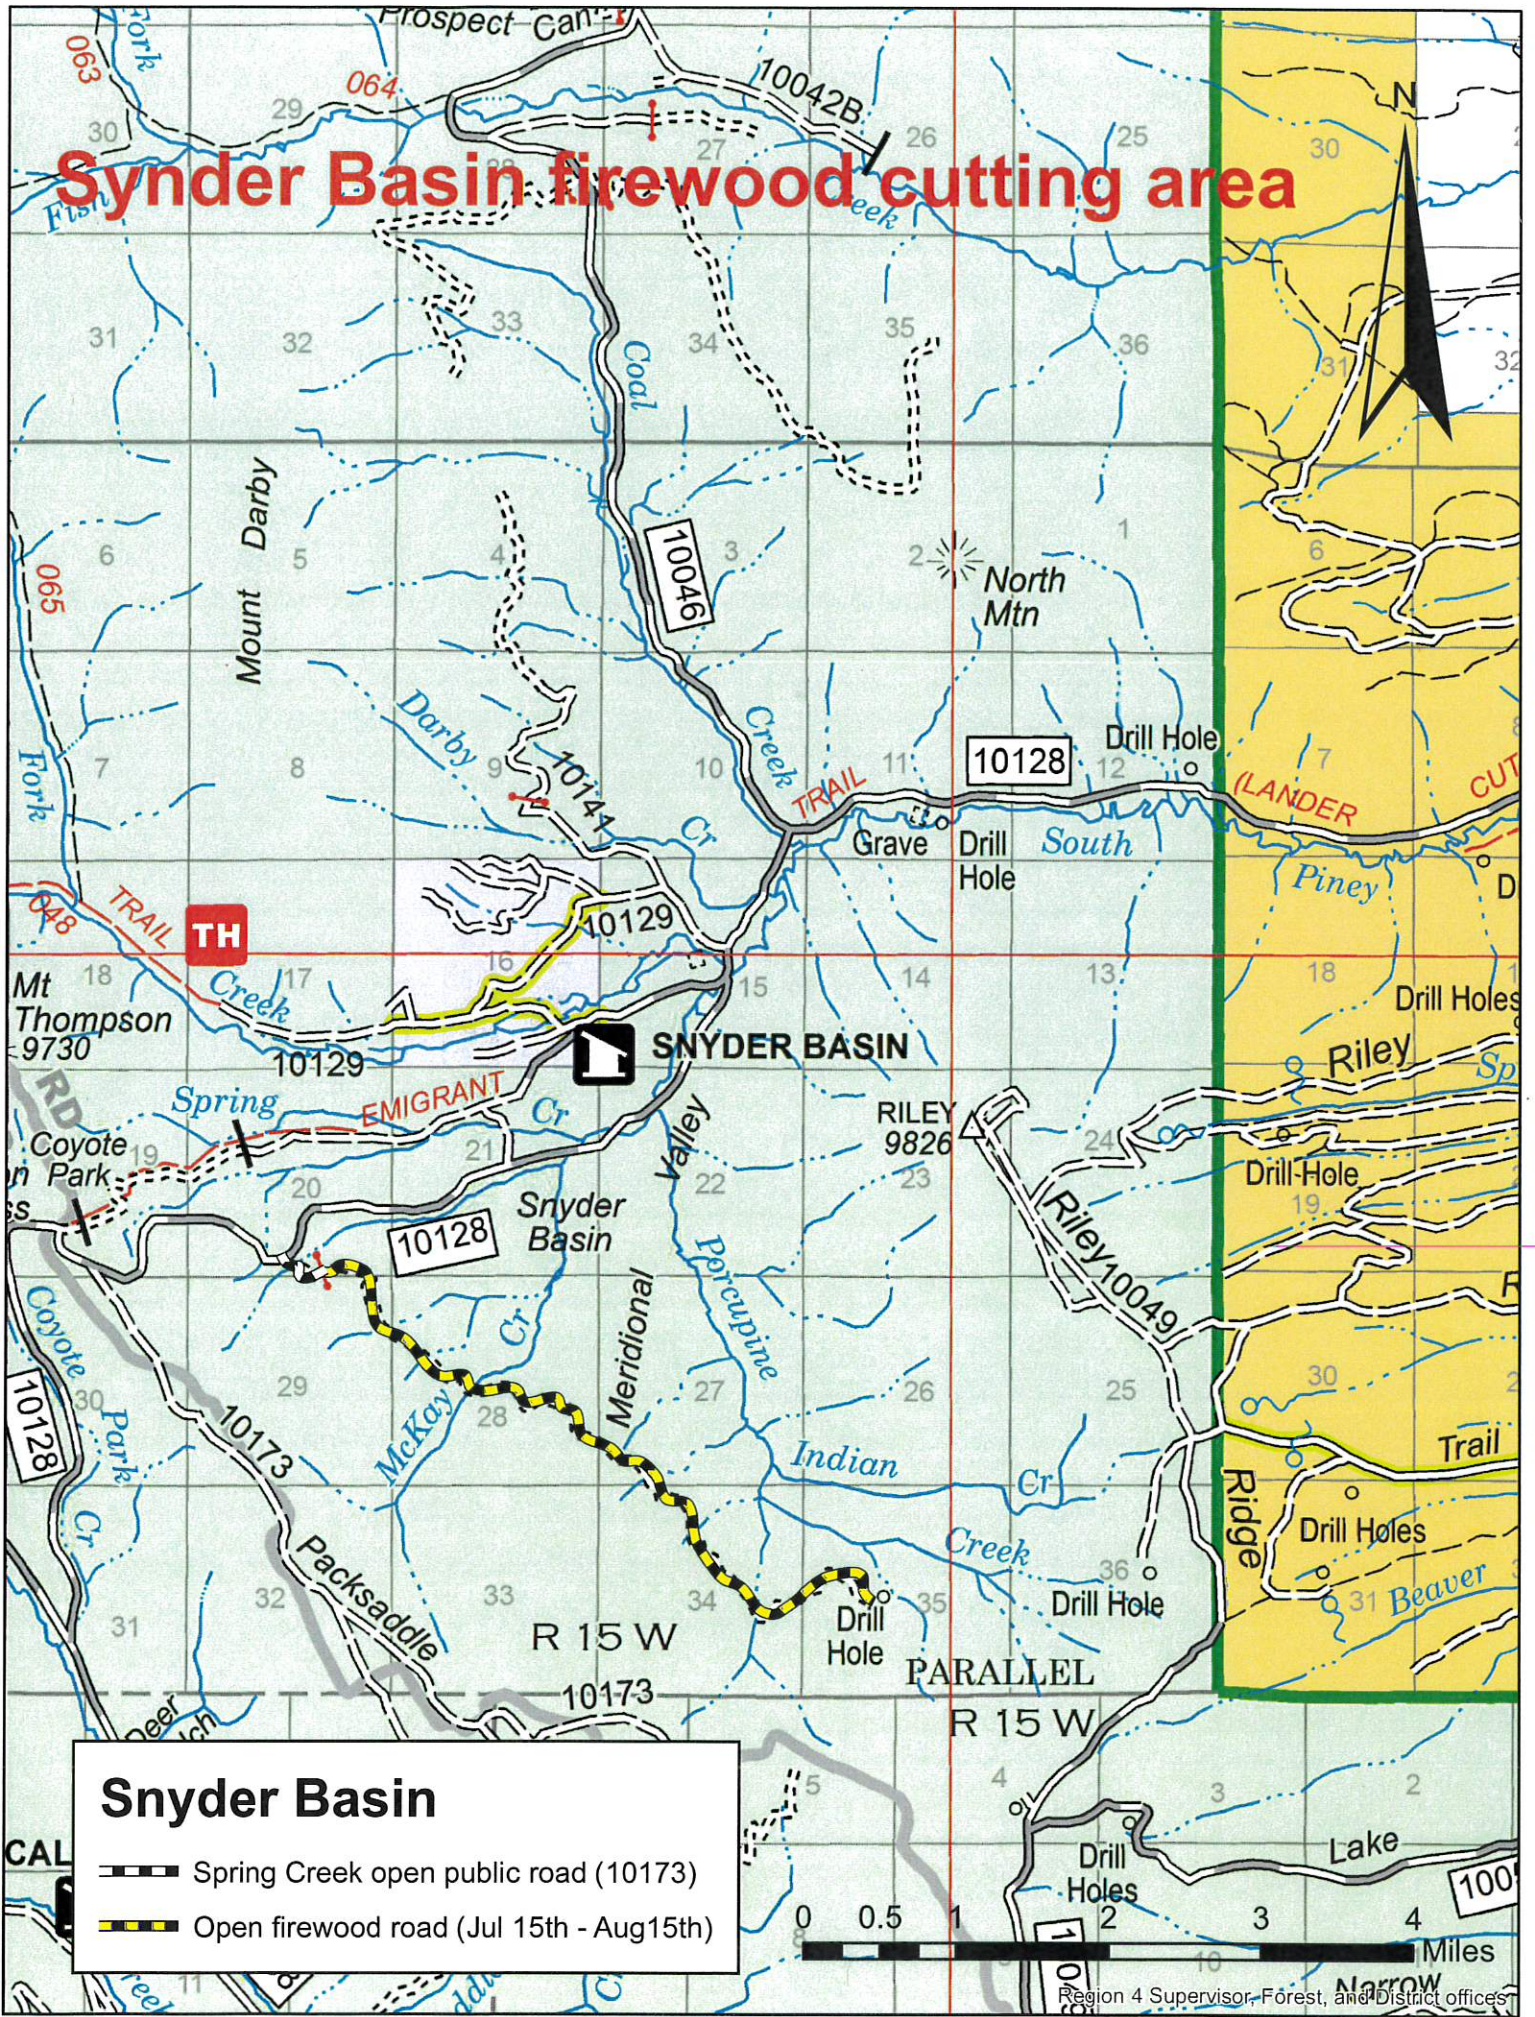

# Snyder Basin firewood cutting area

**Snyder Basin**

- Spring Creek open public road (10173)
- Open firewood road (Jul 15th - Aug15th)